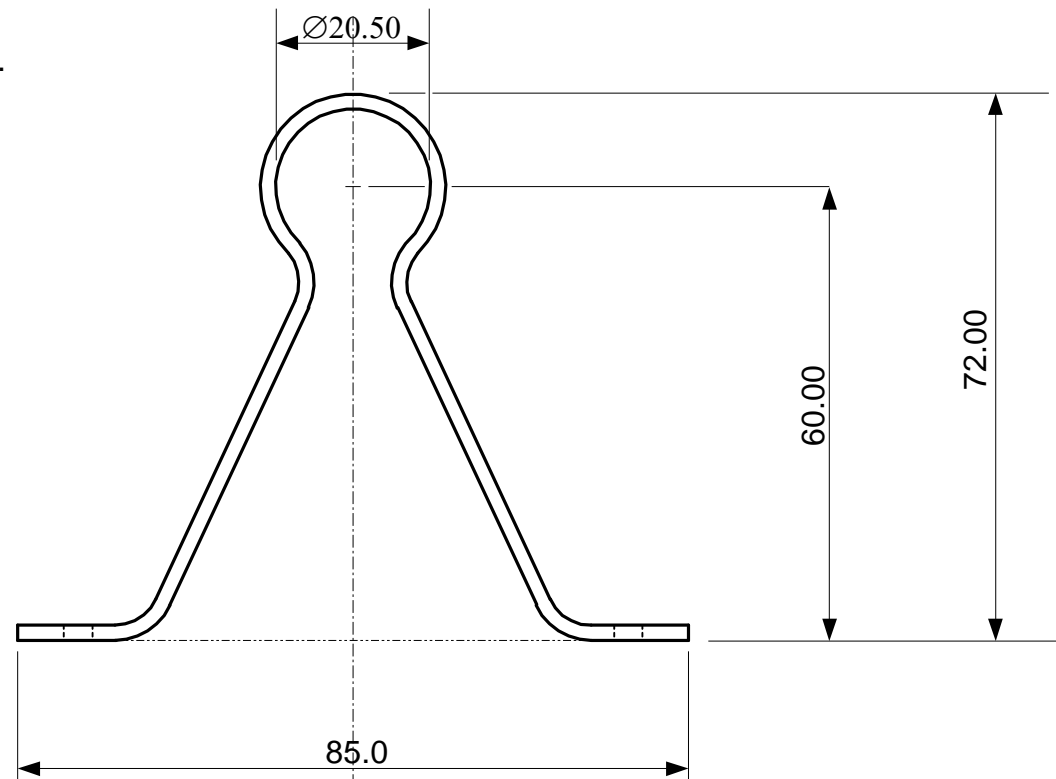

MATERIAL: MILD STEEL 1.5MM THICK.

FINISH: CHROME.
BRASS.

ROTHLEY LTD.

TITLE: Dia 3/4" Centre bracket (541A)
DATE:
DRAWN BY:

DRAWING No:RT192
ISSUE LEVEL:B