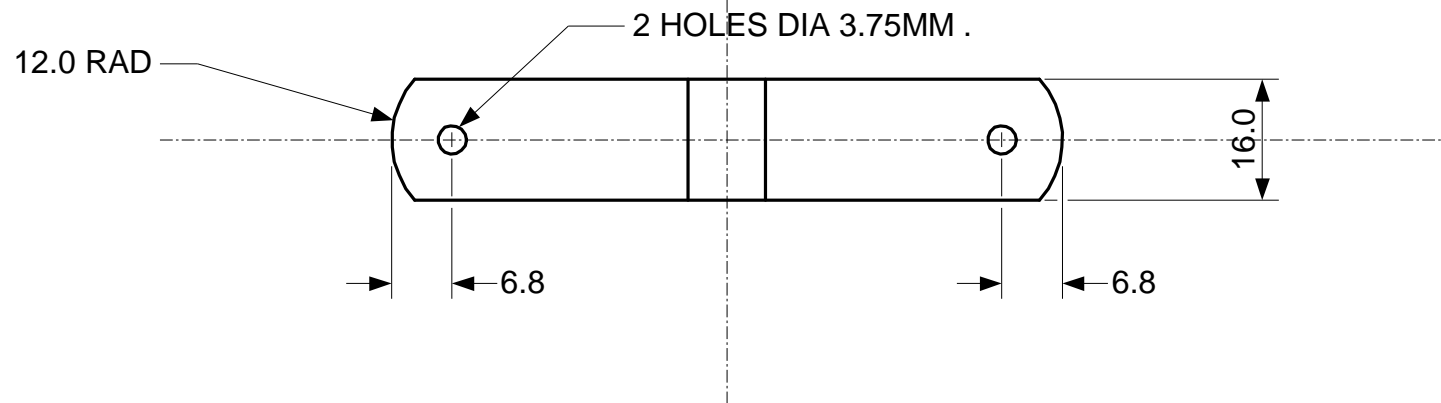

MATERIAL: MILD STEEL 1.5MM THICK.

FINISH: CHROME.
BRASS.

ROTHLEY LTD.

TITLE: Dia 3/4" Centre bracket (541A)
DATE:
DRAWN BY:

DRAWING No:RT192
ISSUE LEVEL:B